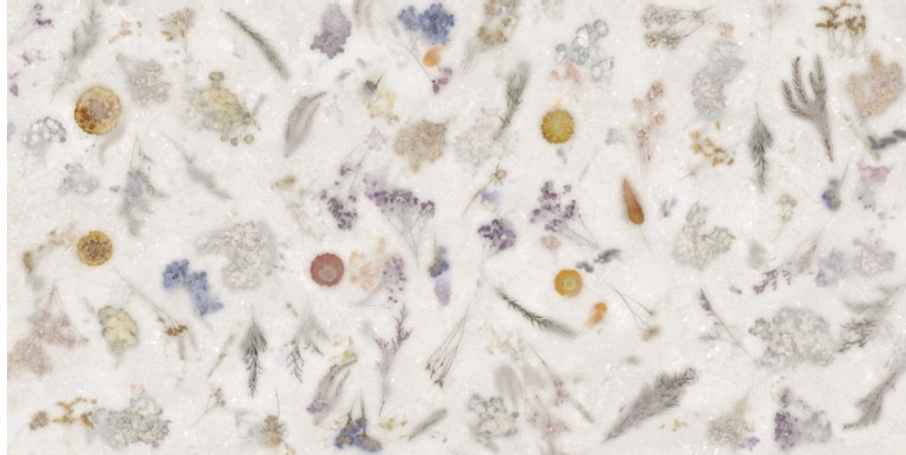

240103 SPACE DECOR WHITE NANOTECH 60x120 RC

M45