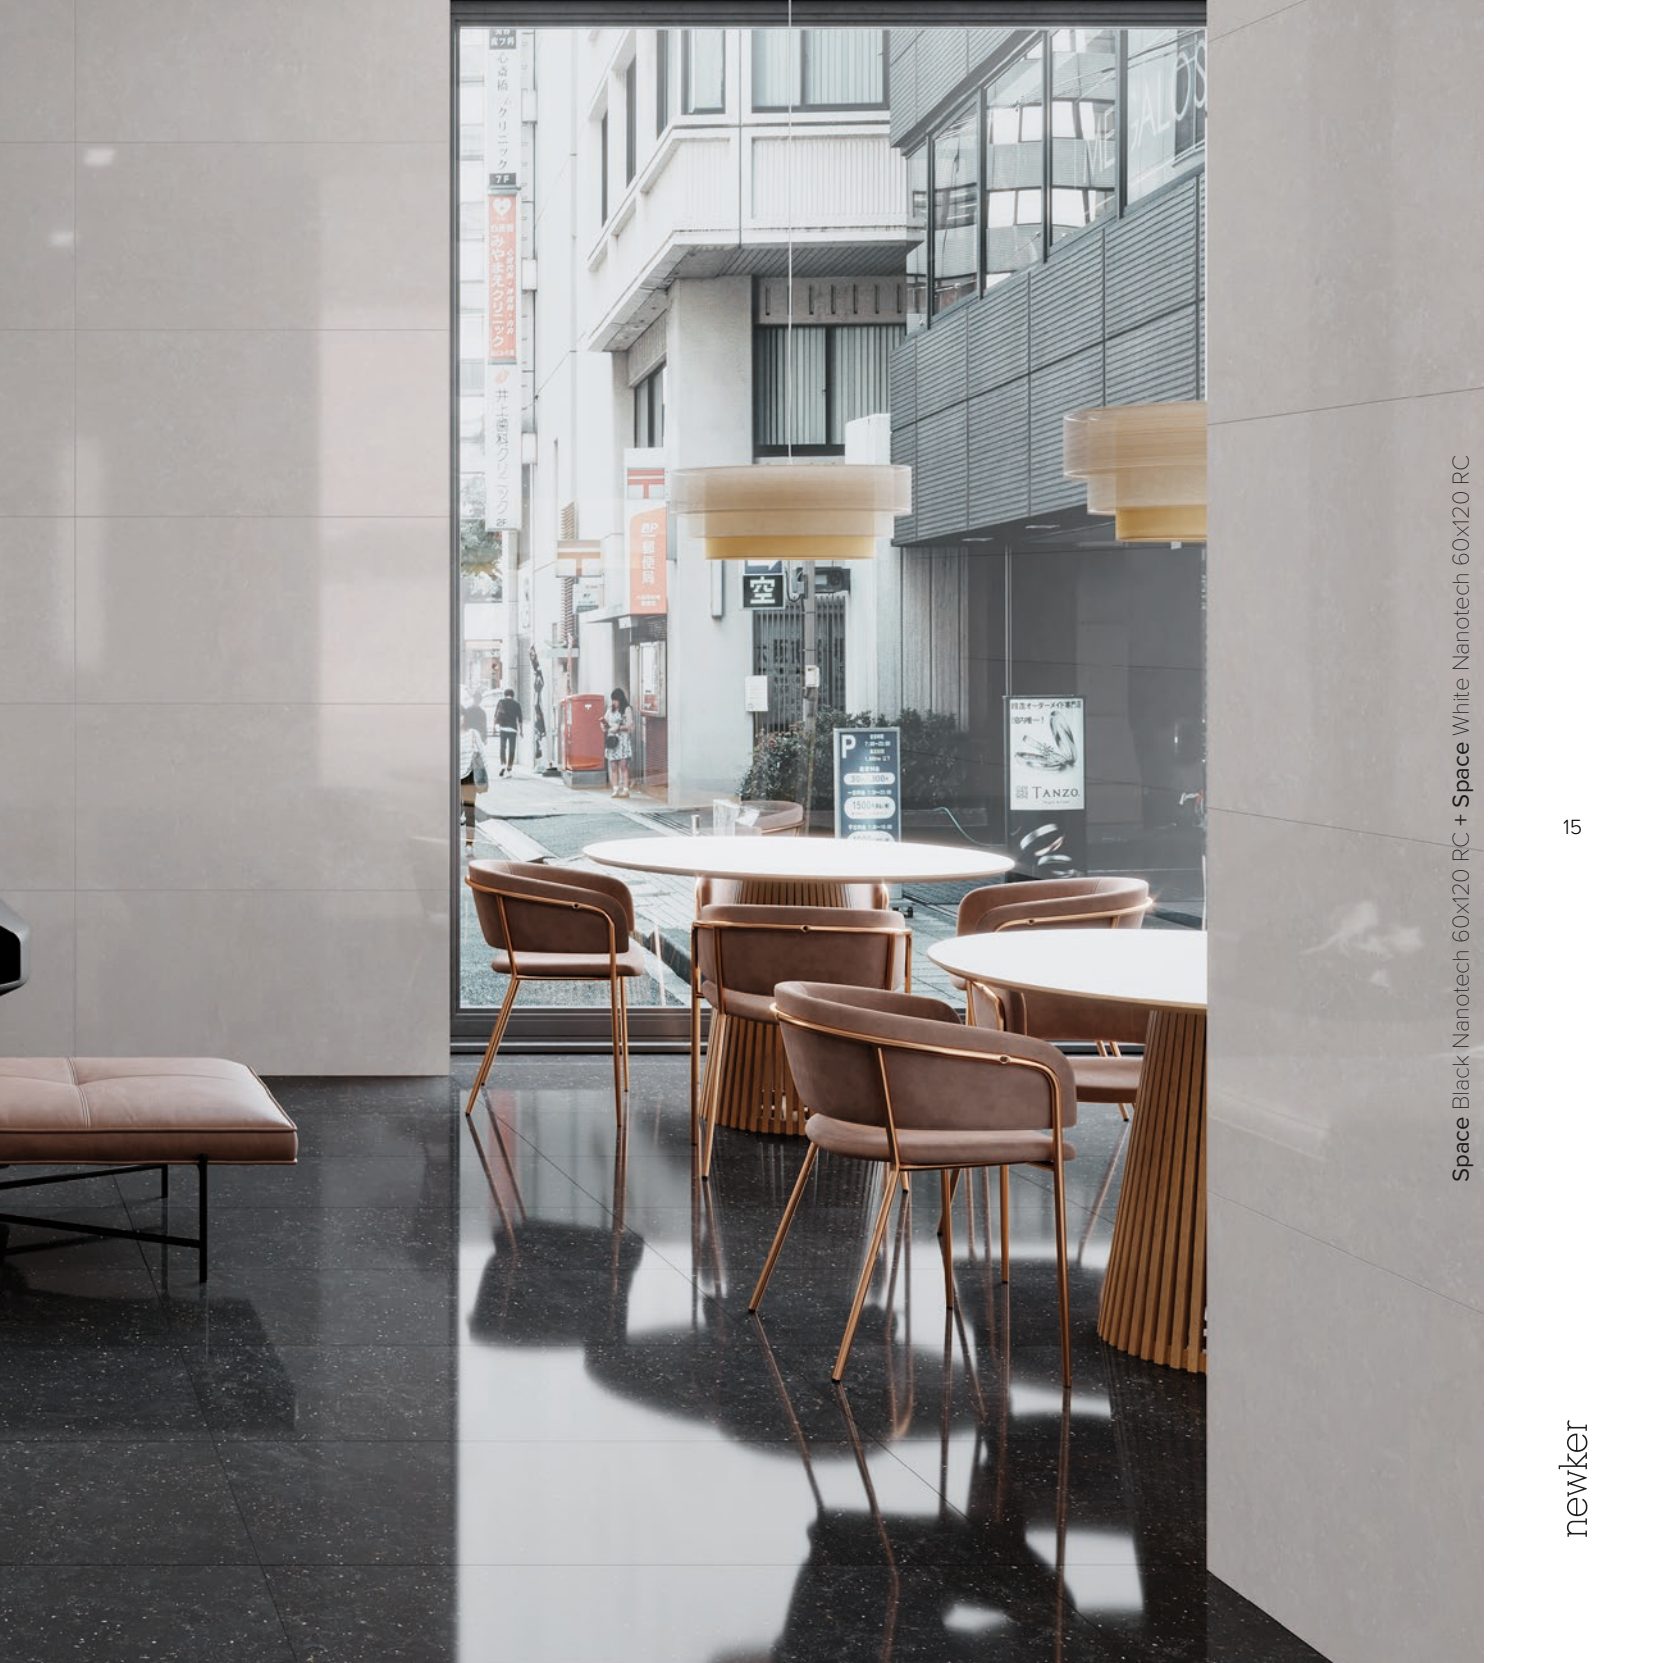

Space Black Nanotech 60x120 RC + Space White Nanotech 60x120 RC