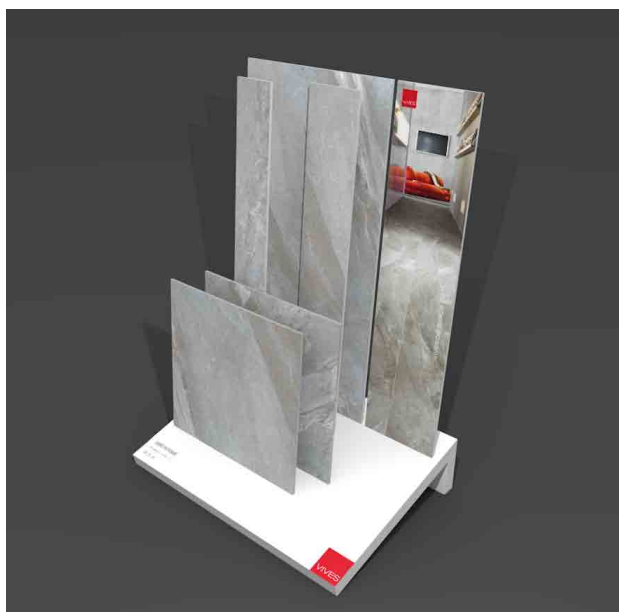

DISPLAY MULTI - LOVESTONE

MEDIDAS SET: Alto 1440 / Ancho 960 / Prof 670

CONTENIDO: 2 piezas 59,3x59,3 / 1 pieza 14,3x119,3 / 1 pieza 19,2x119,3 / 1 pieza 59,3x119,3

SET MEASURES: High 1440 / Width 960 / Depth 670

INCLUDED: 2 pieces 59,3x59,3 / 1 piece 14,3x119,3 / 1 piece 19,2x119,3 / 1 piece 59,3x119,3