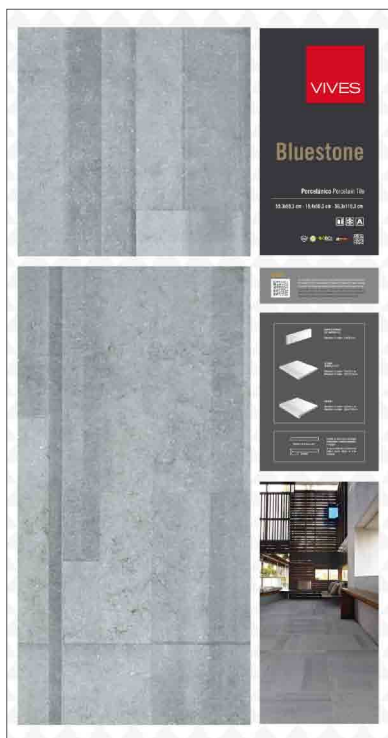

BLUESTONE

A-62009 MU
Panel Técnico / Técnico Panel