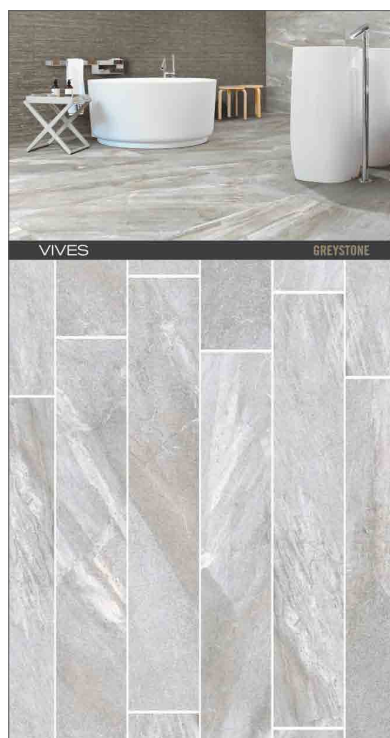

GREYSTONE

A-12023 LT
Greystone-R Leather · 19,2x119,3 cm