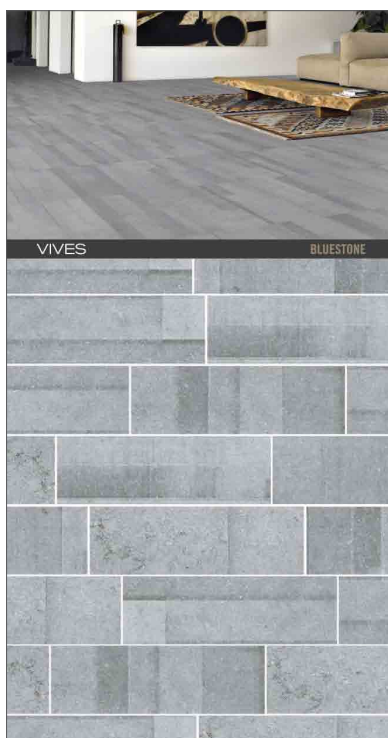

BLUESTONE

A-26004 LT
Bluestone-R Leather · 19,4x59,3 cm