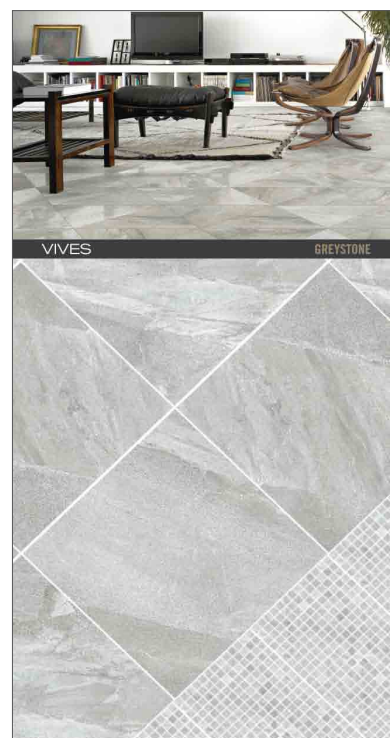

GREYSTONE

A-59195 NT
Greystone-R Natural · 59,3x59,3 cm
Mosaico Grey Natural · 30x30 aprox.