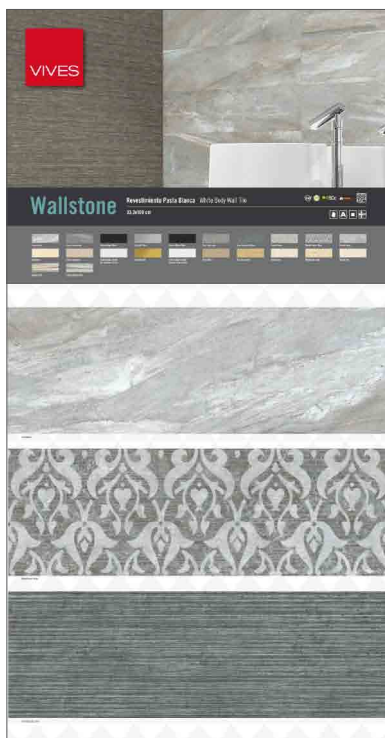

WALLSTONE

A-33062 MU

Lunarstone · 33,3x100 cm
Mindel Lunar Silver · 33,3x100 cm
Yser Antracita Silver · 33,3x100 cm